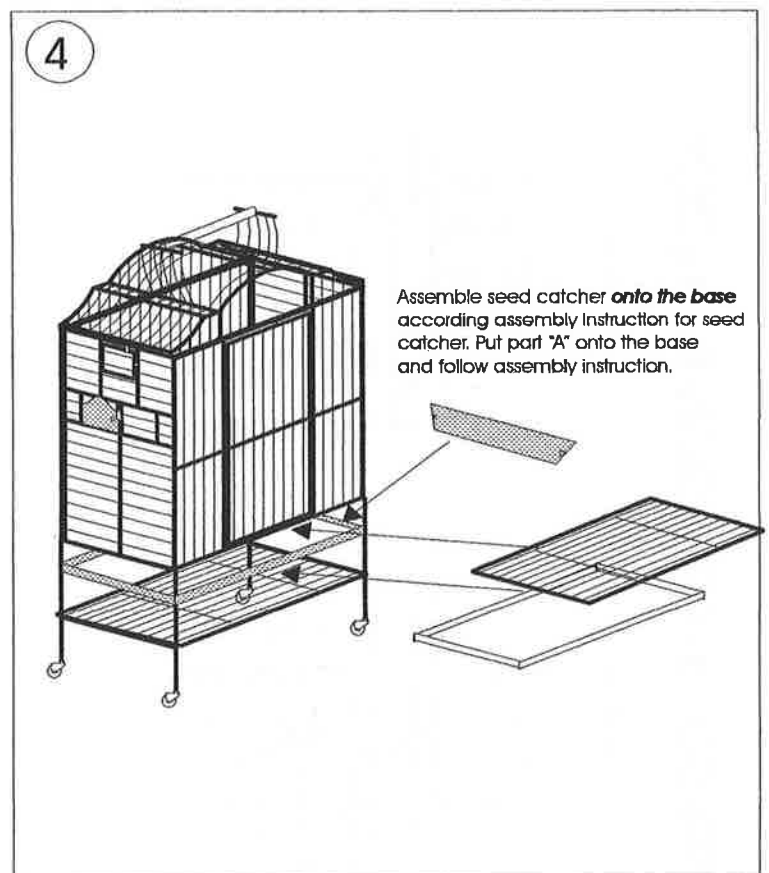

Assembly Instruction for Wrought Iron Cage #3224

ASSEMBLY INSTRUCTION FOR LOCK

FRONT PANEL

FRONT PANEL

ASSEMBLE INSTRUCTION FOR SEED CATCHER

All 4 corners assemble the same way

c)

d)