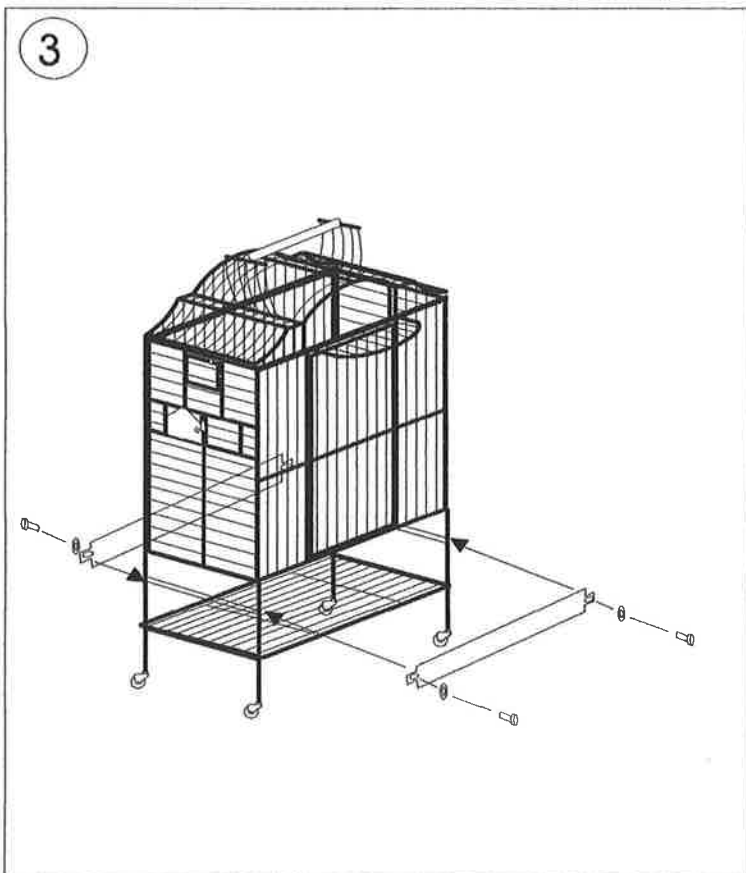

Assembly Instruction for Wrought Iron Cage #3224

ASSEMBLY INSTRUCTION FOR LOCK

FRONT PANEL

FRONT PANEL

ASSEMBLE INSTRUCTION FOR SEED CATCHER

All 4 corners assemble the same way

c)

d)